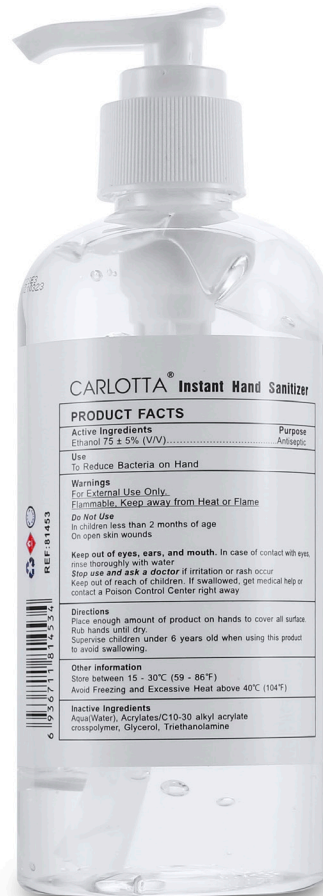

Style #7992

> Description: 9.9 oz pump bottle

(Front)

(Back)

Packaging

- > Case Weight: 27.65 lb / 12.54 kg
- > Case Dimensions (in): 19.69" x 11.81" x 6.1"
- > Case Dimensions (cm): 50cm x 30cm x 15.5cm
- > Packaging: 48 each / shipping carton